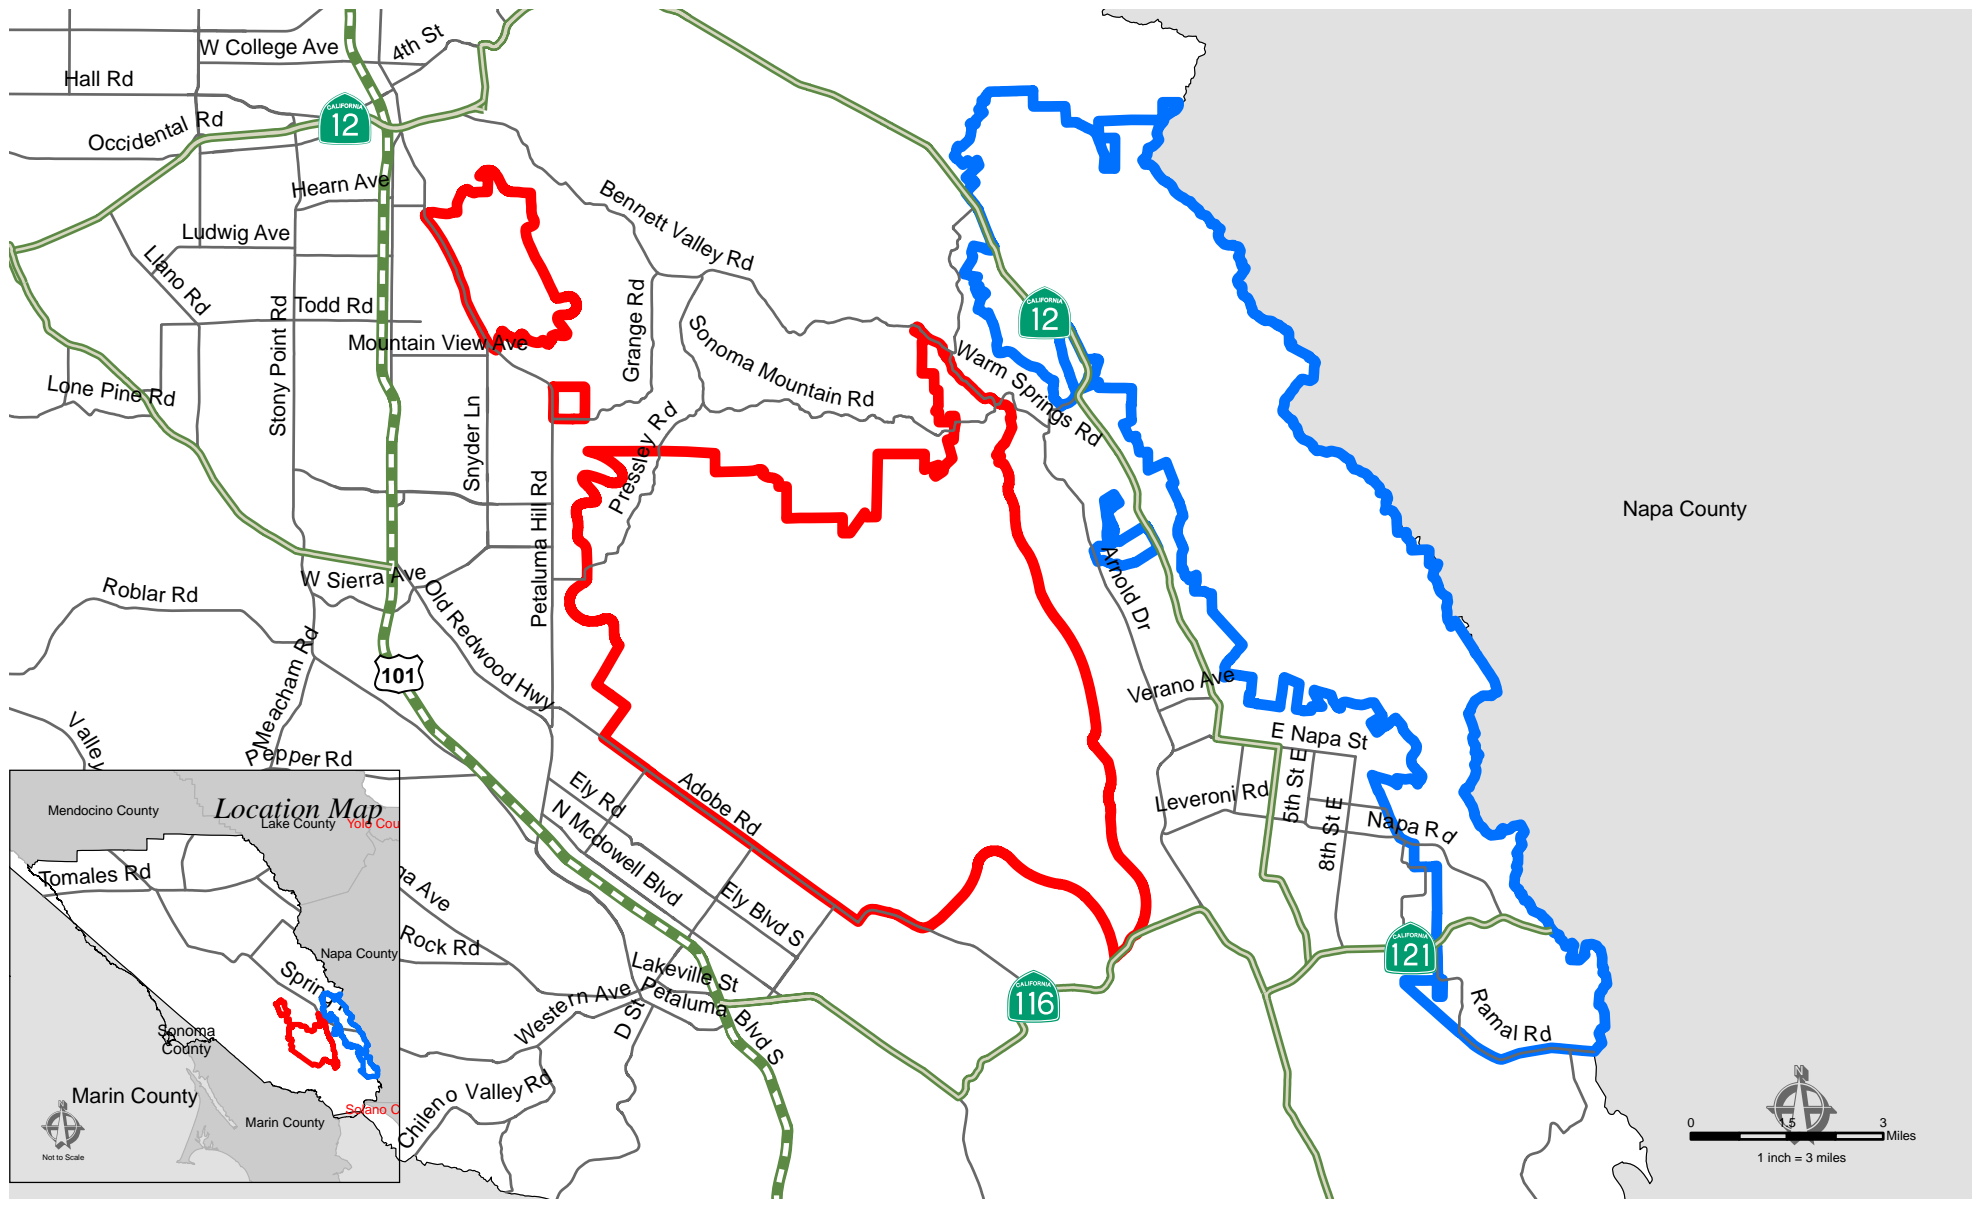

Sonoma/Mayacamas Mountain Design Guidelines

Legend

- Existing Taylor Sonoma Mountain Design Guidelines Area
- Proposed Addition (Mayacamas Design Guidelines Area)

County of Sonoma

Permit and Resource Management Department
2550 Ventura Avenue, Santa Rosa, California 95403
707-565-1900 FAX 707-565-1103